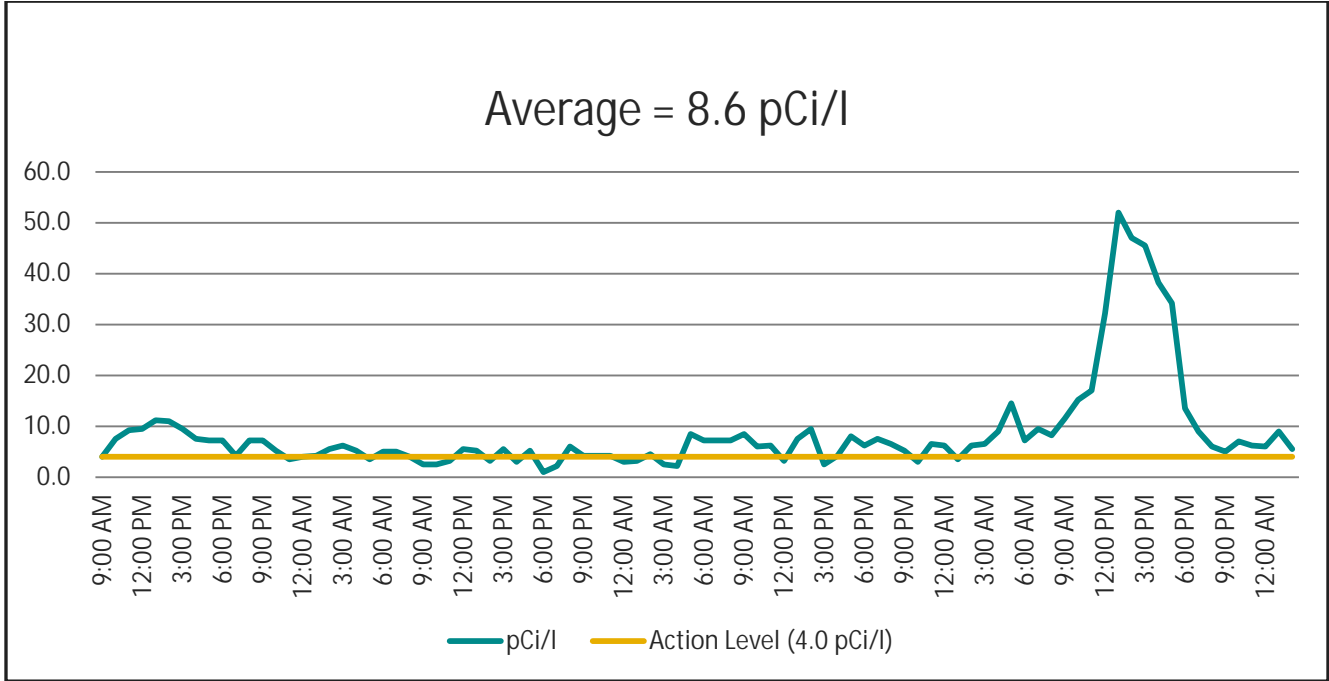

DRAF

February 10, 2017	9:00 AM	4.0
February 10, 2017	10:00 AM	7.5
February 10, 2017	11:00 AM	9.2
February 10, 2017	12:00 PM	9.5
February 10, 2017	1:00 PM	11.2
February 10, 2017	2:00 PM	11.0
February 10, 2017	3:00 PM	9.5
February 10, 2017	4:00 PM	7.5
February 10, 2017	5:00 PM	7.2
February 10, 2017	6:00 PM	7.2
February 10, 2017	7:00 PM	4.2
February 10, 2017	8:00 PM	7.2
February 10, 2017	9:00 PM	7.2
February 10, 2017	10:00 PM	5.2
February 10, 2017	11:00 PM	3.5
February 11, 2017	12:00 AM	4.0
February 11, 2017	1:00 AM	4.2
February 11, 2017	2:00 AM	5.5

February 12, 2017	8:00 PM	6.5
February 12, 2017	9:00 PM	5.2
February 12, 2017	10:00 PM	3.0
February 12, 2017	11:00 PM	6.5
February 13, 2017	12:00 AM	6.2
February 13, 2017	1:00 AM	3.5
February 13, 2017	2:00 AM	6.2
February 13, 2017	3:00 AM	6.5
February 13, 2017	4:00 AM	9.0
February 13, 2017	5:00 AM	14.5
February 13, 2017	6:00 AM	7.2
February 13, 2017	7:00 AM	9.5
February 13, 2017	8:00 AM	8.2
February 13, 2017	9:00 AM	11.5
February 13, 2017	10:00 AM	15.2
February 13, 2017	11:00 AM	17.0
February 13, 2017	12:00 PM	32.2
February 13, 2017	1:00 PM	52.0
February 13, 2017	2:00 PM	47.0
February 13, 2017	3:00 PM	45.5
February 13, 2017	4:00 PM	38.2
February 13, 2017	5:00 PM	34.2
February 13, 2017	6:00 PM	13.5
February 13, 2017	7:00 PM	9.0
February 13, 2017	8:00 PM	6.0
February 13, 2017	9:00 PM	5.0
February 13, 2017	10:00 PM	7.0
February 13, 2017	11:00 PM	6.2
February 14, 2017	12:00 AM	6.0
February 14, 2017	1:00 AM	9.0
February 14, 2017	2:00 AM	5.5