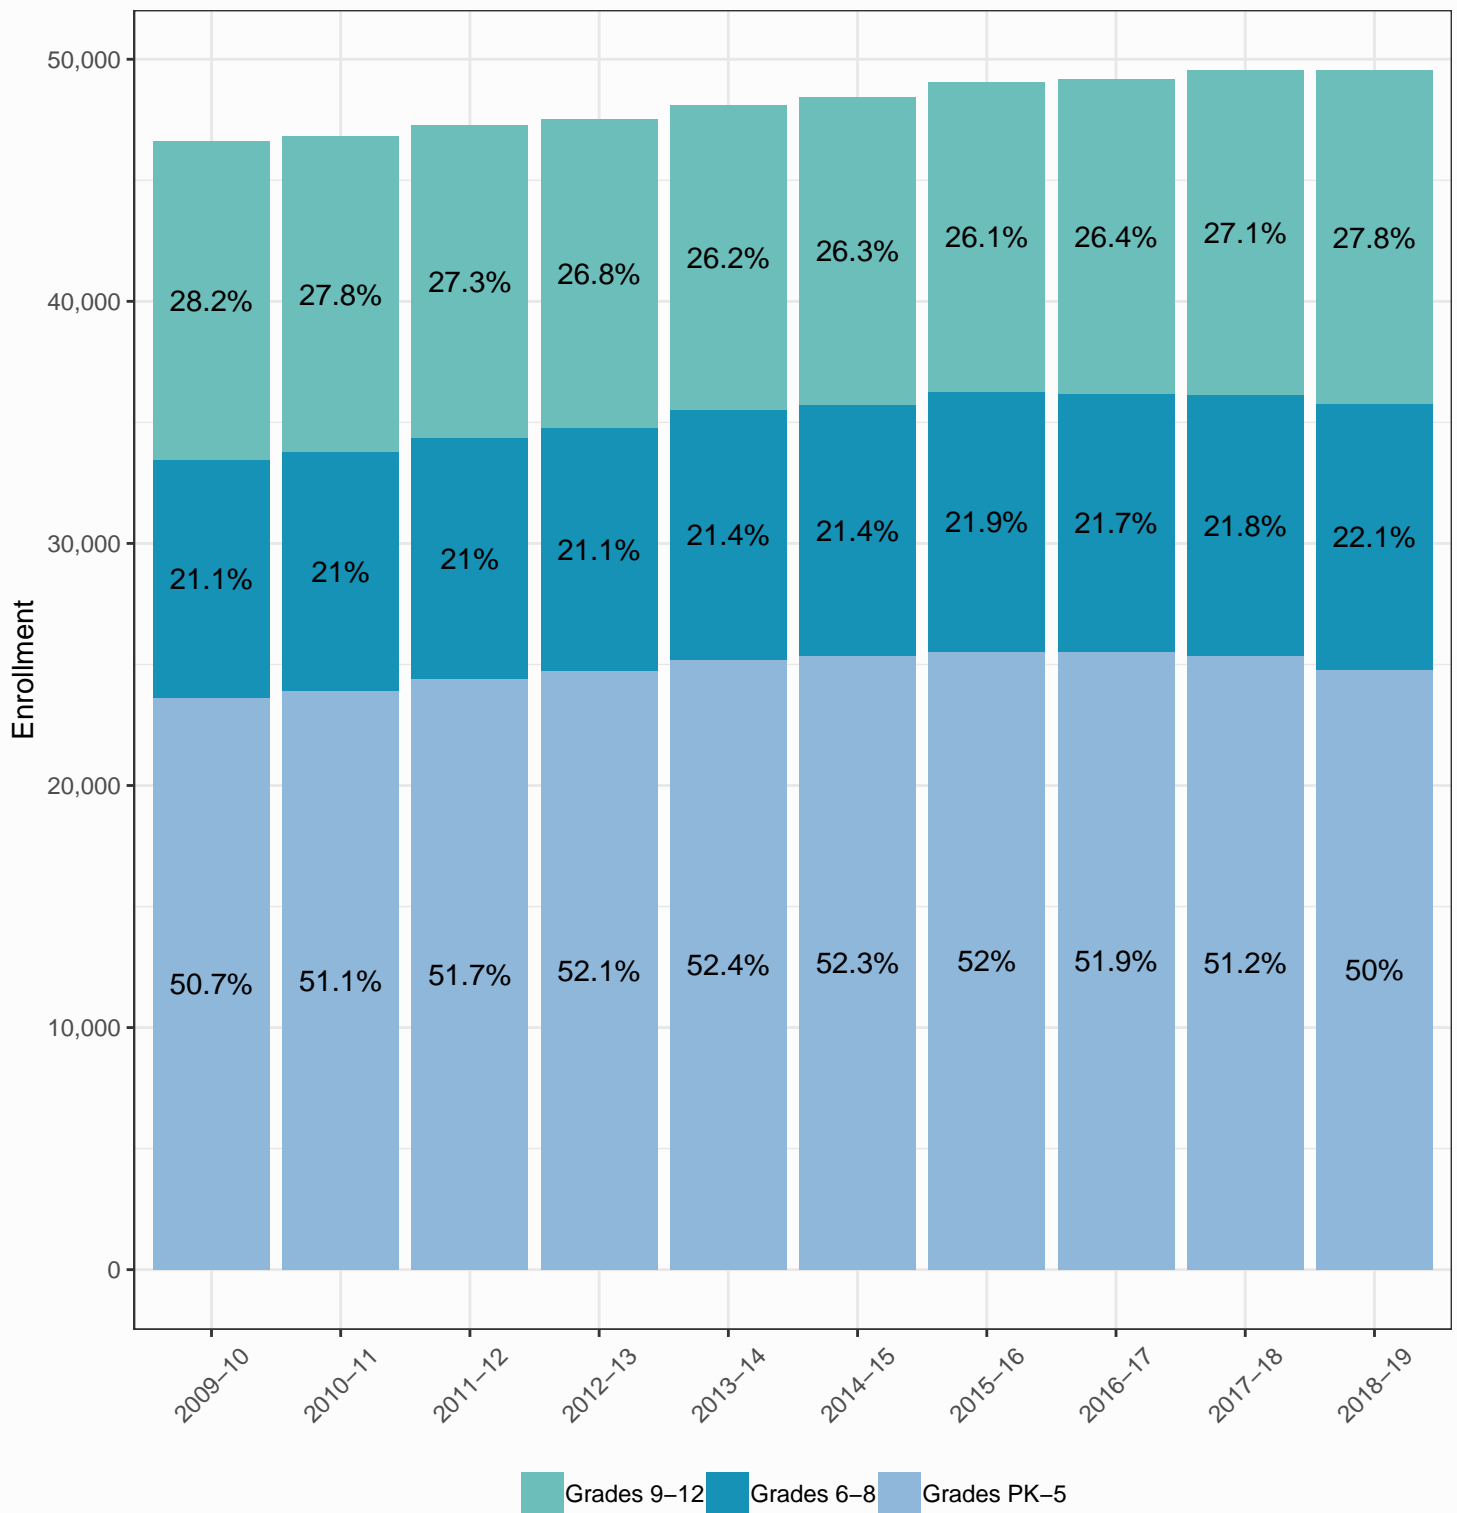

District Enrollment by Grade Level

October Enrollment, 2009–10 to 2018–19

	2009-10	2010-11	2011-12	2012-13	2013-14	2014-15	2015-16	2016-17	2017-18	2018-19
Grades 9-12	13137	13026	12924	12746	12584	12722	12798	12984	13423	13793
Grades 6-8	9825	9845	9936	10020	10303	10371	10747	10696	10780	10963
Grades PK-5	23634	23930	24428	24757	25211	25366	25530	25509	25354	24795